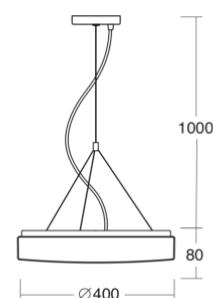

DELIA T2 - PMMA

Dimensions:	ø 400 mm
Color:	white
Type:	ceiling mounted
Shade:	opal polymethylmetacrylate
Shade attach.:	two-step clamp holders
Pendant:	wire
Length of pendant:	L100 - 1000mm
Fixture:	powder coated steel sheet
Equipment:	STANDARD, LED

Standard

Code	Type	IP	Source	Input [W]	Socket	T [h]	m [kg]	Warranty [month]
Classic								
52057	IN-22ZT11/PM23/L100	IP40		2x30	2xE27		1,0	60

LED

Code	Type	IP	CCT [K]	Input [W]	Lum. flux of LED [lm]	Lum. flux of luminaire [lm]	T [h]	m [kg]	Warranty [month]
Classic									
48379	LED-1L16B07ZT11/PM23/L100 3000	IP40	3000	36	4850	3400		2,0	60
48879	LED-1L16B07ZT11/PM23/L100 4000	IP40	4000	36	5070	3550		2,0	60
66323	LED-1L16C07ZT11/PM23/L100 3000	IP40	3000	28	3690	2580		1,0	60
66823	LED-1L16C07ZT11/PM23/L100 4000	IP40	4000	28	3890	2720		1,0	60
Dimmable									
48383	LED-1L16B07ZT11/PM23/L100 DALI 3000	IP40	3000	36	4850	3400		2,0	60
48883	LED-1L16B07ZT11/PM23/L100 DALI 4000	IP40	4000	36	5070	3550		2,0	60
66324	LED-1L16C07ZT11/PM23/L100 DALI 3000	IP40	3000	28	3690	2580		1,0	60
66824	LED-1L16C07ZT11/PM23/L100 DALI 4000	IP40	4000	28	3890	2720		1,0	60
Emergency combined									
48385	LED-1L16B07ZT11/PM23/NK1W/L100 3000	IP40	3000	36	4850	3400	3	2,0	24
48885	LED-1L16B07ZT11/PM23/NK1W/L100 4000	IP40	4000	36	5070	3550	3	2,0	24
66325	LED-1L16C07ZT11/PM23/L100/NK1W 3000	IP40	3000	28	3690	2580	3	1,0	24
66825	LED-1L16C07ZT11/PM23/L100/NK1W 4000	IP40	4000	28	3890	2720	3	1,0	24