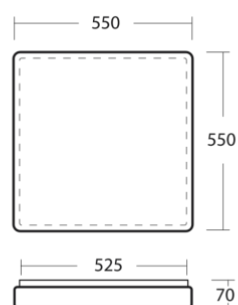

TILIA 3

Dimensions:	550x550 mm
Color:	white
Type:	wall or ceiling mounted
Shade:	opal polycarbonate (PC)
Shade attach.:	two-step clamp holders
Fixture:	powder coated steel sheet
Equipment:	STANDARD, LED

Standard

Code	Type	IP	Source	Input [W]	Socket	T [h]	m [kg]	Warranty [month]
Classic								
52121	IN-42NU4/PC34	IP44		4x30	4xE27		3,0	60

LED

Code	Type	IP	CCT [K]	Input [W]	Lum. flux of LED [lm]	Lum. flux of luminaire [lm]	T [h]	m [kg]	Warranty [month]
Classic									
56371	LED-4L36C03NU4/PC34 3000	IP54	3000	36	5150	3450		3,0	60
56373	LED-4L36C07NU4/PC34 3000	IP54	3000	75	9670	6480		3,0	60
56871	LED-4L36C03NU4/PC34 4000	IP54	4000	36	5430	3640		3,0	60
56873	LED-4L36C07NU4/PC34 4000	IP54	4000	75	10200	6830		3,0	60
Dimmable									
56372	LED-4L36C03NU4/PC34 DALI 3000	IP54	3000	36	5150	3450		3,0	60
56374	LED-4L36C07NU4/PC34 DALI 3000	IP54	3000	75	9670	6480		3,0	60
56872	LED-4L36C03NU4/PC34 DALI 4000	IP54	4000	36	5430	3640		3,0	60
56874	LED-4L36C07NU4/PC34 DALI 4000	IP54	4000	75	10200	6830		3,0	60