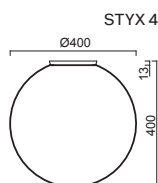

STYX 3

Ø 300 mm