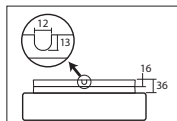

Podstavec pro boční přívod /
base for side supply
code 33503

ELSA 16

Ø 590 mm