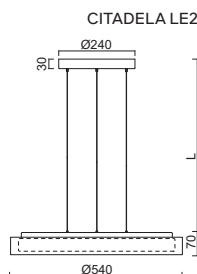

CITADELA LE1

Ø 420 mm

on/off	type	colour	source	[W]	T [K]	IP	BTTO[lm]	NTTO[lm]	sensor	DALI	EM COMB (3h)	EM+sensor
CIT50018	LED-1L17E700ZLEN76/425/L100/SL420K B 3K	○	LED	25	3000	IP40	3770	2380		CIT50019		
CIT50020	LED-1L17E700ZLEN76/425/L100/SL420C C 3K	●	LED	25	3000	IP40	3770	2070		CIT50021		
CIT50518	LED-1L17E700ZLEN76/425/L100/SL420K B 4K	○	LED	25	4000	IP40	3930	2480		CIT50519		
CIT50520	LED-1L17E700ZLEN76/425/L100/SL420C C 4K	●	LED	25	4000	IP40	3930	2160		CIT50521		

CITADELA LE2

Ø 540 mm

on/off	type	colour	source	[W]	T [K]	IP	BTTO[lm]	NTTO[lm]	sensor	DALI	EM COMB (3h)	EM+sensor
CIT50024	LED-1L20E700ZLEN96/426/L100/SL540K B 3K	○	LED	32	3000	IP40	5330	3460		CIT50025		
CIT50026	LED-1L20E1000ZLEN96/426/L100/SL540K B 3K	○	LED	46	3000	IP40	7380	4800		CIT50027		
CIT50028	LED-1L20E700ZLEN96/426/L100/SL540C C 3K	●	LED	32	3000	IP40	5330	3010		CIT50029		
CIT50030	LED-1L20E1000ZLEN96/426/L100/SL540C C 3K	●	LED	46	3000	IP40	7380	4180		CIT50031		
CIT50524	LED-1L20E700ZLEN96/426/L100/SL540K B 4K	○	LED	32	4000	IP40	5560	3610		CIT50525		
CIT50526	LED-1L20E1000ZLEN96/426/L100/SL540K B 4K	○	LED	46	4000	IP40	7710	5010		CIT50527		
CIT50528	LED-1L20E700ZLEN96/426/L100/SL540C C 4K	●	LED	32	4000	IP40	5560	3140		CIT50529		
CIT50530	LED-1L20E1000ZLEN96/426/L100/SL540C C 4K	●	LED	46	4000	IP40	7710	4360		CIT50531		

PROVEDENÍ NA ZAKÁZKU / CUSTOM SOLUTIONS

1800 K 6500 K	CRI >90 CRI >95	RAL	↓ ↓ ↓	Bluetooth	WiFi
atypická teplota chromatičnosti / atypical chromaticity temperature	vyšší index podání barev / higher color rendering index	jiná barva základny dle RAL / other base color according to RAL	atypická délka závěsu / custom length of pendant	modul pro ovládání pomocí bluetooth / bluetooth control module	modul pro ovládání chytrou domácností / smart home control module

LEGEND: Sensor - kód svítidla s pohybovým HF senzorem / code for luminaire with HF sensor | **DALI** - kód svítidla se stíratelným DALI předřadníkem / code for luminaire with DALI driver | **Corridor** - kód pro svítidlo s Corridor funkcí (HF + DALI) / code for luminaire with Corridor function (HF + DALI) | **EM COMB (3h)** - kód nouzového kombinovaného svítidla (3h) / code for luminaire with emergency unit combined (3h) | **EM + Sensor (3h)** - kód nouzového kombinovaného svítidla (3h) s HF senzorem / code for luminaire with emergency unit combined (3h) and HF sensor