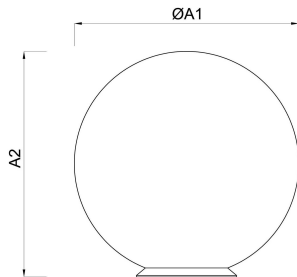

BIANCA 1,2,3

TECHNICAL DATA

Light source	incandescent lamp
Energy class	by source
Input voltage	230V
IP	IP40
Fixture	plastic
Color of fixture	white (B), black (C), silver (S), chrome (CR), brass (MS)
Shade	three-layer glass with matt surface
Shade attachment	with bayonet
Power supply	cable with swith 1,5m
Applications	table lamp

VARIANTS

STANDARD:

	Type	Input [W]	Socket
BIANCA 1	IN-12BD1/SL/192 x	25	E27
BIANCA 2	IN-12BD1/SL/193 x	40	E27
BIANCA 3	IN-12BD1/SL/194 x	60	E27

x – color (B – white, C – black), S – silver, CR – chrome, MS – brass)

DIMENSIONS

DIMENSIONS OF LUMINAIRE [mm]:

	ØA1 [mm]	A2 [mm]
BIANCA 1	200	200
BIANCA 2	250	250
BIANCA 3	300	300