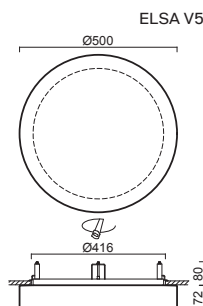

ELSA V4, V5

Montura kovová, polovestavná
Stínidlo třívrstvé opalové sklo s matovaným povrchem
Držení stínidla bajonetové
Uchytení svítidla otočnými držáky
Umístění stropní / nástěnné

Fixture metal, semi-recessed
Shade three-layer opal glass with matt surface
Shade fixing bayonet
Fixture fixing revolving metal holders
Installation ceiling / wall

ELSA V4

Ø 420mm

on/off	type	source	[W]	T [K]	IP	BTTO[lm]	NTTO[lm]	sensor	DALI	Corridor	EM COMB (3h)	EM+sensor
ELS55349	IN-22BTV15/029	E27	2x13		IP44			ELS55351				
ELS68131	LED-1L16E350BTV15/029 3K	LED	17	3000	IP44	2660	1780	ELS68132	ELS68133	ELS68134	ELS68135	ELS68136
ELS68137	LED-1L16E500BTV15/029 3K	LED	24	3000	IP44	3750	2510	ELS68138	ELS68139	ELS68140	ELS68141	ELS68142
ELS68631	LED-1L16E350BTV15/029 4K	LED	17	4000	IP44	2770	1860	ELS68632	ELS68633	ELS68634	ELS68635	ELS68636
ELS68637	LED-1L16E500BTV15/029 4K	LED	24	4000	IP44	3910	2620	ELS68638	ELS68639	ELS68640	ELS68641	ELS68642
TUNABLE WHITE 2700 - 6500K												
ELS63094	LED-1L16ET500BTV15/029 DALI 27-65K	LED	23	2700-6500	IP44	3700	2480					
ELS63147	LED-1L16ET500BTV15/029 BT 27-65K	LED	23	2700-6500	IP44	3700	2480					

ELSA V5

Ø 500mm

on/off	type	source	[W]	T [K]	IP	BTTO[lm]	NTTO[lm]	sensor	DALI	Corridor	EM COMB (3h)	EM+sensor
ELS55353	IN-32BTV16/626	E27	3x10		IP44							
ELS68143	LED-1L19E500BTV16/626 3K	LED	26	3000	IP44	4020	2610	ELS68144	ELS68145	ELS68146	ELS68147	
ELS68148 ^A	LED-1L19EMP700BTV16/626 3K	LED	36	3000	IP44	5440	3540	ELS68149 ^A	ELS68150	ELS68151	ELS68152 ^A	
ELS68643	LED-1L19E500BTV16/626 4K	LED	26	4000	IP44	4200	2730	ELS68644	ELS68645	ELS68646	ELS68647	
ELS68648 ^A	LED-1L19EMP700BTV16/626 4K	LED	36	4000	IP44	5680	3690	ELS68649 ^A	ELS68650	ELS68651	ELS68652 ^A	

^A MULTI POWER LED DRIVER - nastavitelný výkon svítidla / adjustable power of light - vice na / more at www.osmont.cz