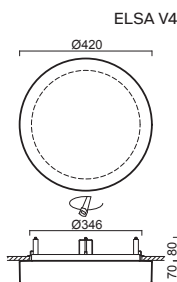

ELSA V4, V5

Montura kovová, polovestavná
Stínidlo třívrstvé opalové sklo s matovaným povrchem
Držení stínidla bajonetové
Uchytení svítidla otočnými držáky
Umístění stropní / nástěnné

Fixture metal, semi-recessed
Shade three-layer opal glass with matt surface
Shade fixing bayonet
Fixture fixing revolving metal holders
Installation ceiling / wall

ELSA V4

Ø 420mm

on/off	type	source	[W]	T [K]	IP	BTTO[lm]	NTTO[lm]	sensor	DALI	Corridor	EM COMB (3h)	EM+sensor
ELS55349	IN-22BTV15/029	E27	2x13		IP44			ELS55351				
ELS68131	LED-1L16E350BTV15/029 3K	LED	17	3000	IP44	2660	1780	ELS68132	ELS68133	ELS68134	ELS68135	ELS68136
ELS68137	LED-1L16E500BTV15/029 3K	LED	24	3000	IP44	3750	2510	ELS68138	ELS68139	ELS68140	ELS68141	ELS68142
ELS68631	LED-1L16E350BTV15/029 4K	LED	17	4000	IP44	2770	1860	ELS68632	ELS68633	ELS68634	ELS68635	ELS68636
ELS68637	LED-1L16E500BTV15/029 4K	LED	24	4000	IP44	3910	2620	ELS68638	ELS68639	ELS68640	ELS68641	ELS68642
TUNABLE WHITE 2700 - 6500K												
ELS63094	LED-1L16ET500BTV15/029 DALI 27-65K	LED	23	2700-6500	IP44	3700	2480					
ELS63147	LED-1L16ET500BTV15/029 BT 27-65K	LED	23	2700-6500	IP44	3700	2480					

ELSA V5

Ø 500mm

on/off	type	source	[W]	T [K]	IP	BTTO[lm]	NTTO[lm]	sensor	DALI	Corridor	EM COMB (3h)	EM+sensor
ELS55353	IN-32BTV16/626	E27	3x10		IP44							
ELS68143	LED-1L19E500BTV16/626 3K	LED	26	3000	IP44	4020	2610	ELS68144	ELS68145	ELS68146	ELS68147	
ELS68148 ^A	LED-1L19EMP700BTV16/626 3K	LED	36	3000	IP44	5440	3540	ELS68149 ^A	ELS68150	ELS68151	ELS68152 ^A	
ELS68643	LED-1L19E500BTV16/626 4K	LED	26	4000	IP44	4200	2730	ELS68644	ELS68645	ELS68646	ELS68647	
ELS68648 ^A	LED-1L19EMP700BTV16/626 4K	LED	36	4000	IP44	5680	3690	ELS68649 ^A	ELS68650	ELS68651	ELS68652 ^A